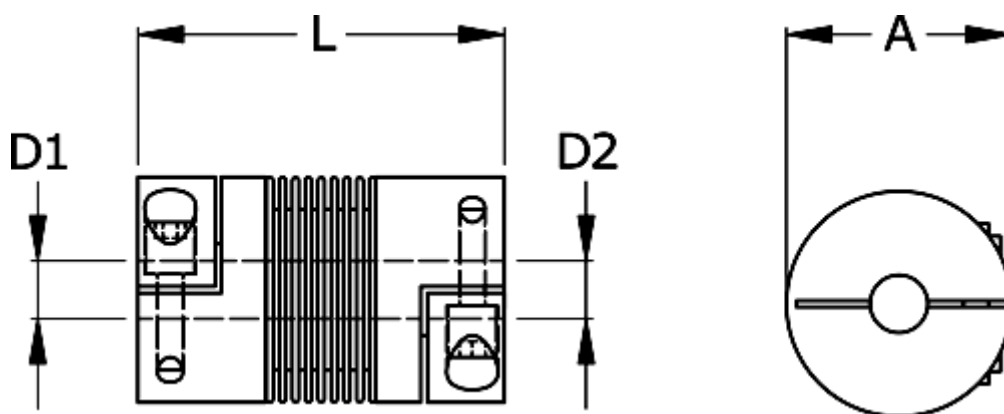

Data Sheet

Article number: 3330400300731025

Description: Bellow coupling type 4 size30
Length 73 mm, bore 10/25 mm

Measures

A	= 56
D1	= 10
D2	= 25
L	= 73
Nom. torque NM (Tkn)	= 30